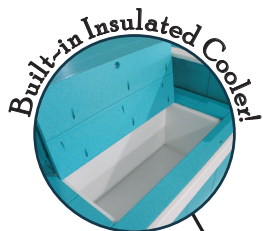

Serving Bar/Island

Barstools sold separately.

Shown in White & Aruba Blue

37" d x 67" w x 42" h

Cooler is

10 1/2" x 22 1/2" x 10" deep