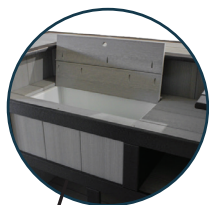

Cooler is

10 1/2" x 22 1/2" x 10" deep

Shown in Black & Driftwood Gray

CONTACT YOUR LOCAL DEALER!

All Bentback chairs have lumbar support for optimal comfort

BB202

Bentback Swivel Glider

32w x 44h Seat 22" w